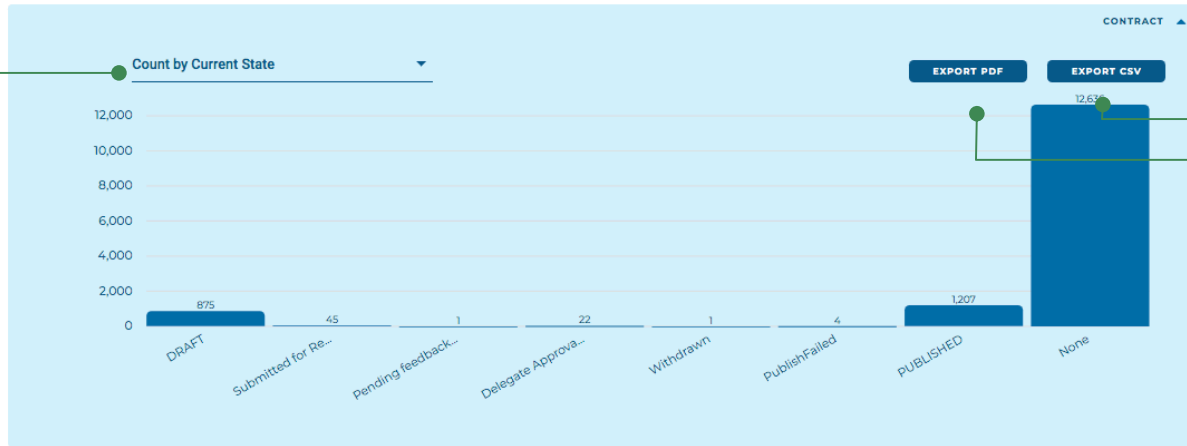

AVAILABILITY:

STATE:

YEARS:

DATE:

Created by me Recently modified or reviewed by me Include child orgs

[Clear All Filters](#)

Filters - control table view & contents of reports

Report Type Selector

Header – icons sort

Expand/Contract row height in table

Table View – based on filters chosen

Row Count for reference only

Currently displaying 14663 results

Count of items in filter

Page number.

Can use to jump to desired page